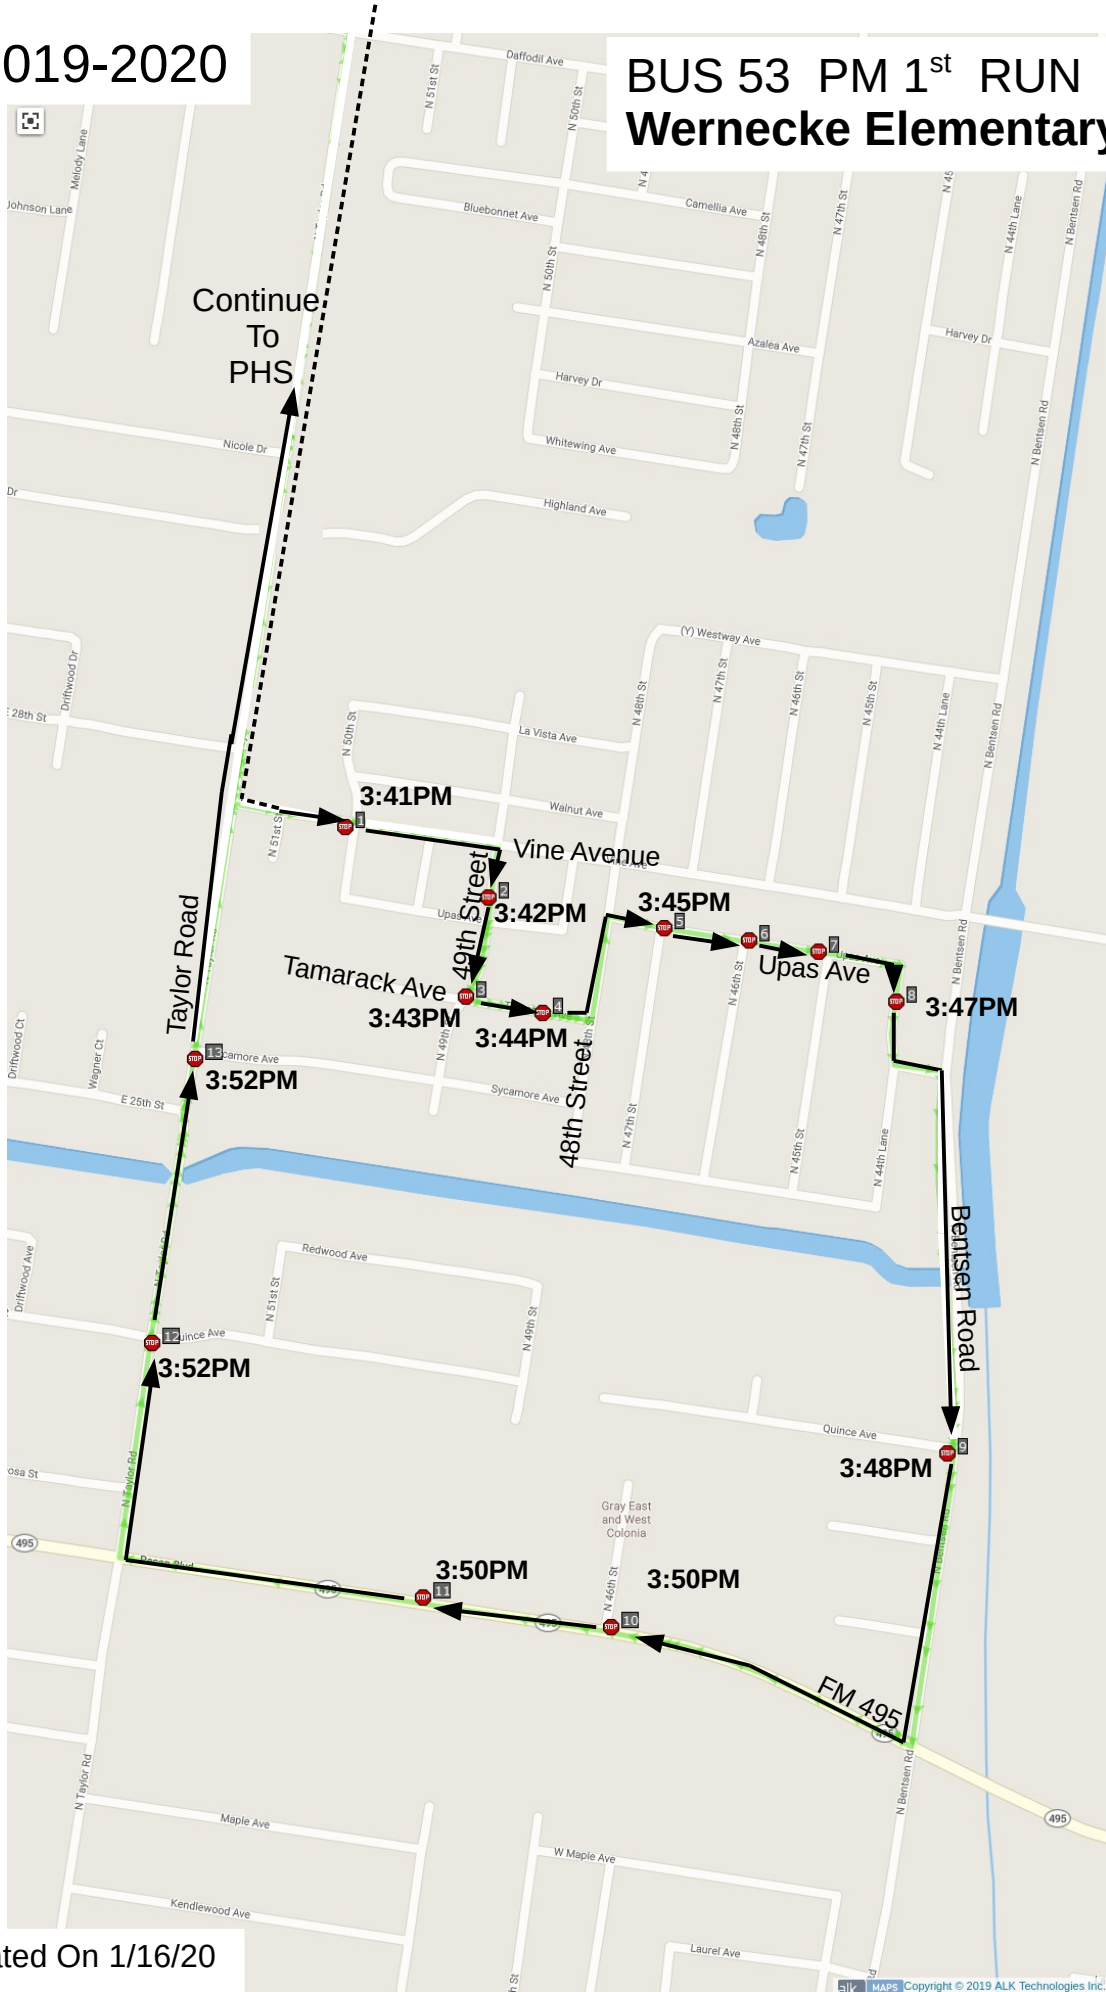

2019-2020

# BUS 53 PM 1<sup>st</sup> RUN Wernecke Elementary

Last Up Dated On 1/16/20